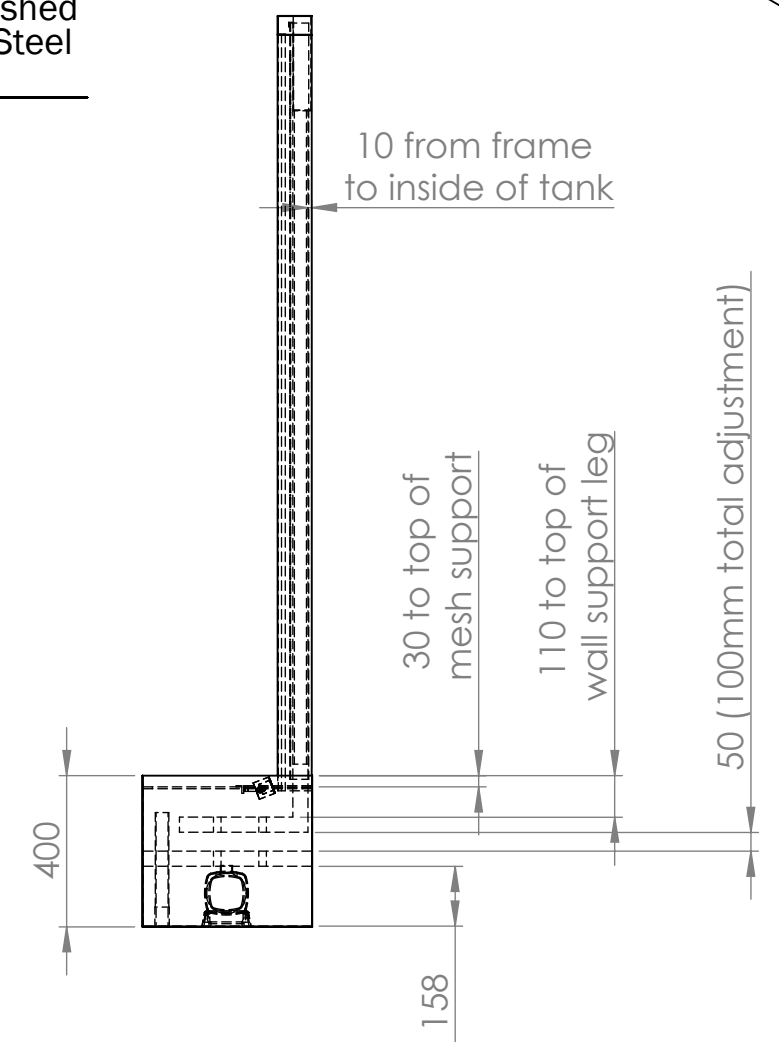

Verde Gris
Bronze finish

Verde Gris Bronze Waves

Mirror Polished
Stainless Steel
Wall Face

10 from frame
to inside of tank

30 to top of
mesh support

110 to top of
wall support leg

50 (100mm total adjustment)