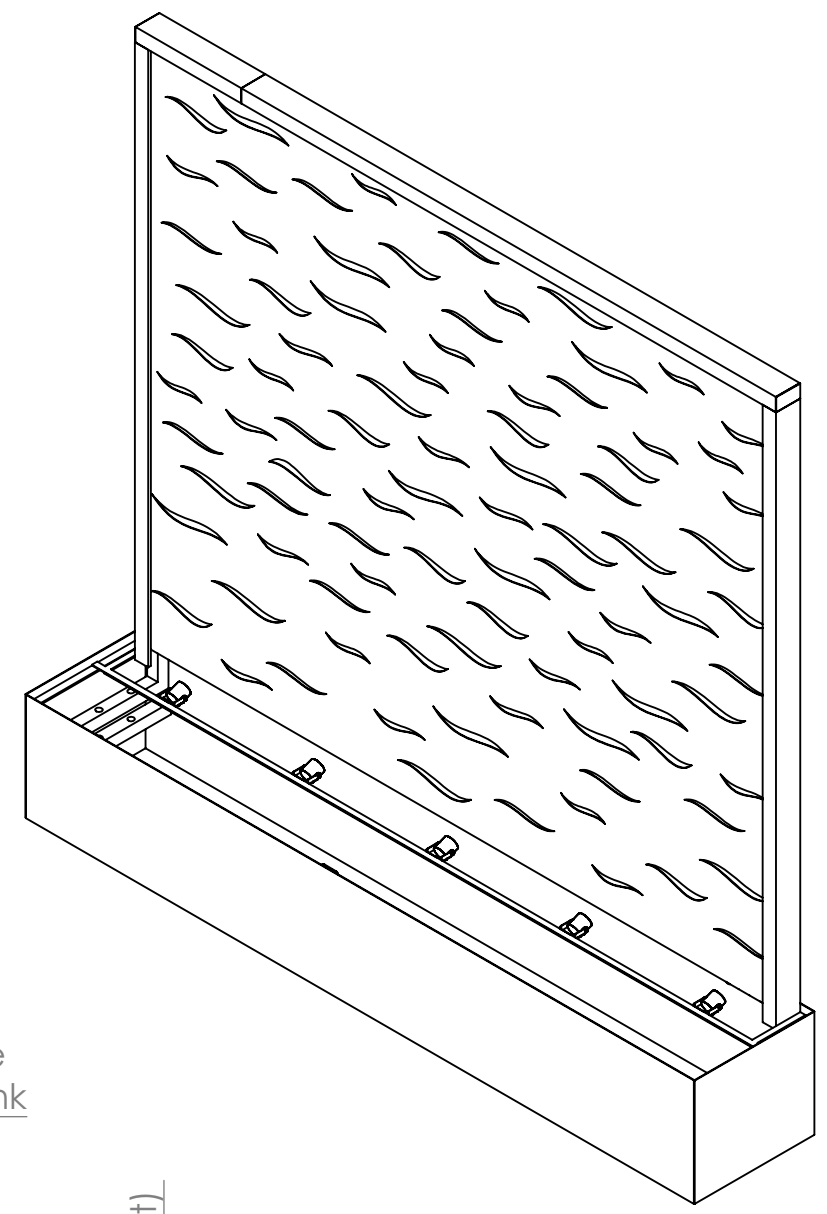

Verde Gris
Bronze finish

Verde Gris Bronze Waves

Mirror Polished
Stainless Steel
Wall Face

10 from frame
to inside of tank

30 to top of
mesh support

110 to top of
wall support leg

50 (100mm total adjustment)