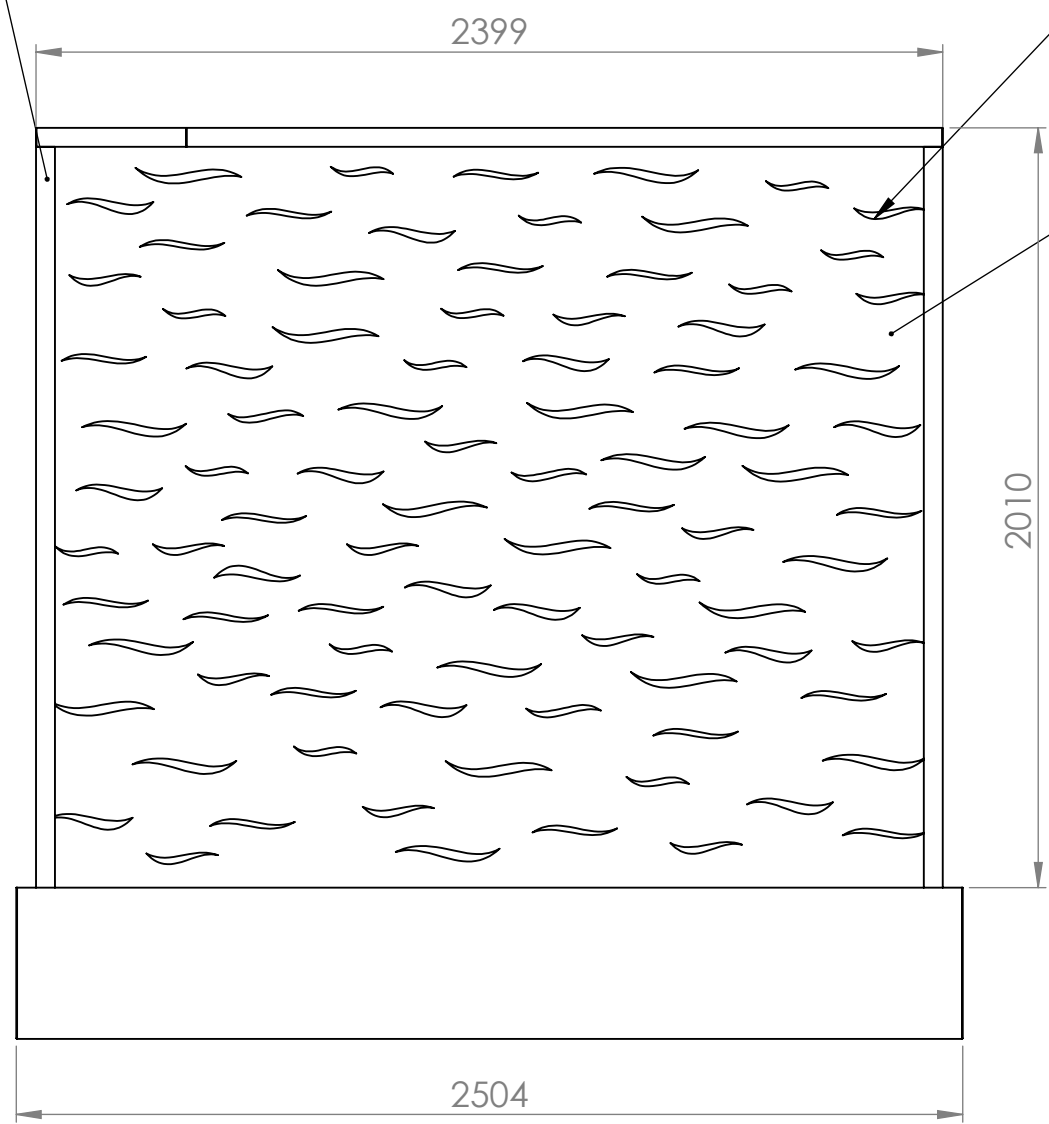

Verde Gris
Bronze finish

Verde Gris Bronze Waves

Mirror Polished
Stainless Steel
Wall Face

10 from frame
to inside of tank

30 to top of
mesh support

110 to top of
wall support leg

50 (100mm total adjustment)